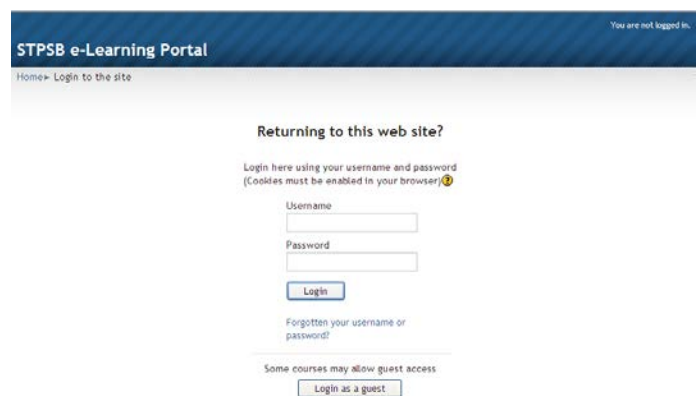

Student Quick Start Guide to

Site location: <https://moodle.stpsb.org>

Click on the "Login" button.

Logging in:

Your username is your **Student ID**.

(Your username is the same as last year's and can find it on a report card from last year.)

Your password is **the one you created**.

Once you are logged into Moodle, you will see the courses that you are enrolled in.

Click on 6-12. Then click on the Edgenuity icon.