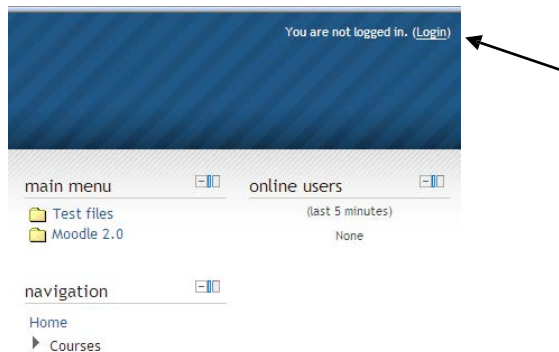

Student Quick Start Guide to

Site location: <https://moodle.stpsb.org>

Click on the "Login" button.

Logging in:

Your username is your **Student ID**.

(Your username is the same as last year's and can find it on a report card from last year.)