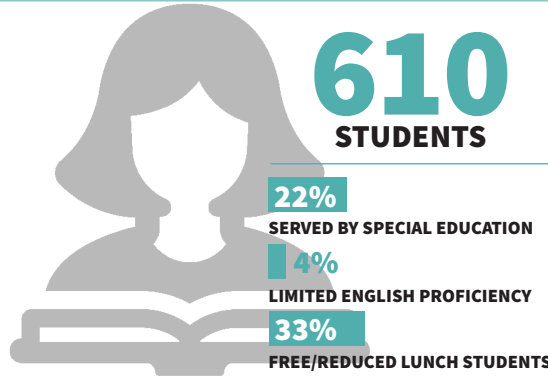

## EDUCATIONAL LEADER

**A**  
SCHOOL

**113.3**  
PERFORMANCE  
SCORE

Scores given by Louisiana Department of Education