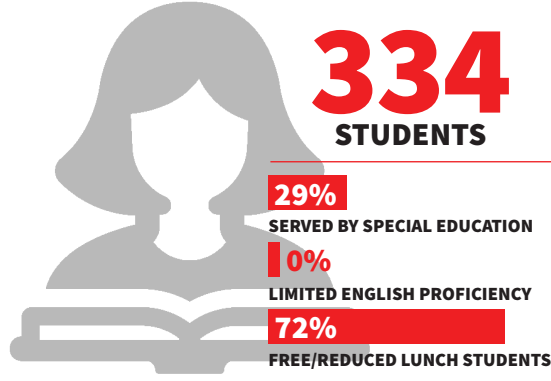

EDUCATIONAL LEADER

B
SCHOOL

92.4
PERFORMANCE
SCORE

Scores given by Louisiana Department of Education

PREPARING STUDENTS FOR SUCCESS

ACADEMICS

STPPS CURRICULUM,
ACADEMIC RESOURCES,
& HIGH-QUALITY
INSTRUCTION