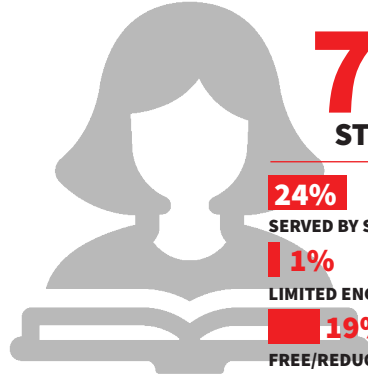

748

STUDENTS

24%

SERVED BY SPECIAL EDUCATION

1%

LIMITED ENGLISH PROFICIENCY

19%

FREE/REDUCED LUNCH STUDENTS

EDUCATIONAL LEADER

**MOVING THE NEEDLE
FOR STUDENT SUCCESS**

PREPARING STUDENTS FOR SUCCESS

ACADEMICS

STPPS CURRICULUM,
ACADEMIC RESOURCES,
& HIGH-QUALITY
INSTRUCTION

**PREPARE
STUDENTS
FOR SUCCESS.**

TECHNOLOGY

100%
WIRELESS
CONNECTIVITY

275
COMPUTERS

STEAM LAB ENRICHMENT
PROMETHEAN BOARDS
STEM CLUBS
TABLETS / TOUCHSCREENS

SUPPORT

EXCEPTIONAL
EDUCATION SERVICES
PROVIDED FOR ELIGIBLE
STUDENTS INCLUDING
GIFTED AND TALENTED

POSITIVE BEHAVIOR
SUPPORT PROGRAM
REWARDS STUDENTS
FOR GOOD BEHAVIOR

FAMILY & COMMUNITY INVOLVEMENT

410

MEMBERS IN PONTCHARTRAIN
ELEMENTARY PTA

PTA

everychild.onevoice.

**WE HOST A NUMBER OF FAMILY
NIGHTS OR OTHER OUTREACH
EVENTS FOR PARENTS, INCLUDING
DRIVE-IN MOVIE NIGHTS UNDER THE
STARS, DADDY-DAUGHTER PICNICS,
AND FAMILY DINE-OUT NIGHTS.**

OUR DEDICATED TEAM

87

FACULTY
& STAFF

100%

CERTIFIED
TEACHERS

100%

TEACHERS
ATTEND HIGH
QUALITY
PROFESSIONAL
DEVELOPMENT

OPPORTUNITIES & OFFERINGS

**WE OFFER A VARIETY OF
EXTRACURRICULAR ACTIVITIES AND
SPECIAL OPPORTUNITIES:**

CULTURAL ARTS DAY, GARDENING
CLUB, STEM CLUB, GIRLS ON THE
RUN, EXPLORERS PROGRAM, AND
JUMP ROPE TEAM.

POINTS OF PRIDE

Students of the Month celebrations are connected to virtues such as empathy, kindness, service, courage, and respect.

PES commits to teaching children to read and write, but also to lead and to do what is right!

A weekly STEAM Lab is offered to all students to help make hands-on learning come alive.

Our Faculty and Staff pride themselves on the individual experience of each singular child and their family at PES!

Updated November 1, 2018