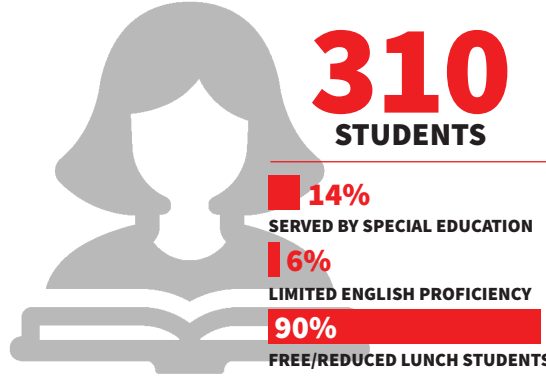

## ELEMENTARY SCHOOL

SLIDELL, LOUISIANA

Elementary School  
GRADES PRE K-5

We believe we can achieve  
**SCHOOL MOTTO**

Beaver  
**SCHOOL MASCOT**

Red, White, & Blue  
**SCHOOL COLORS**