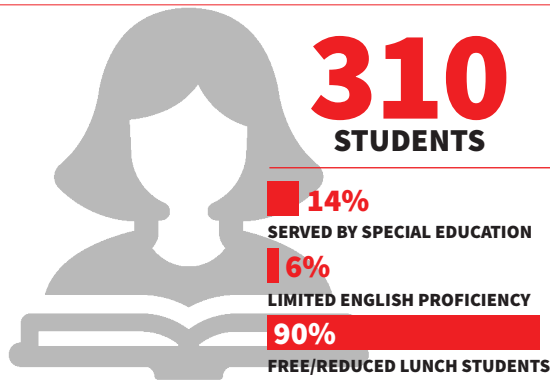

BROCK

ELEMENTARY SCHOOL

SLIDELL, LOUISIANA

Elementary School
GRADES PRE K-5

We believe we can achieve
SCHOOL MOTTO

Beaver
SCHOOL MASCOT

Red, White, & Blue
SCHOOL COLORS

EDUCATIONAL LEADER