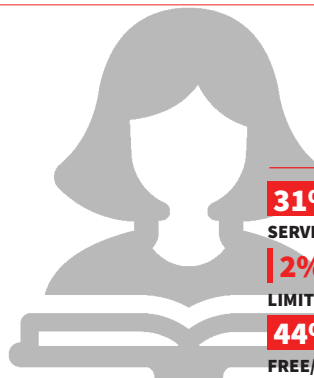

BONNE ECOLE

ELEMENTARY SCHOOL

SLIDELL, LOUISIANA

**Elementary School
GRADES PRE K-6**

We promise to be positive,
safe, responsible, and
respectful
SCHOOL MOTTO

**BEE Superstar
SCHOOL MASCOT**

**Red, White, & Blue
SCHOOL COLORS**