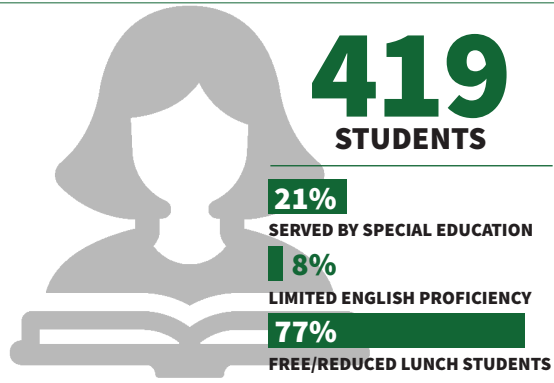

Elementary School
GRADES PRE K-3

Learning is fun! Learning is forever!
SCHOOL MOTTO

Alligator
SCHOOL MASCOT

Hunter Green & Gold
SCHOOL COLORS