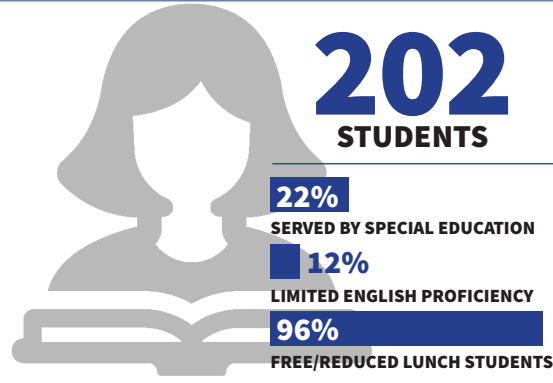

Elementary School
GRADES PRE K-5

College Bound Starts Now!
SCHOOL MOTTO

Ram
SCHOOL MASCOT

Blue & White
SCHOOL COLORS