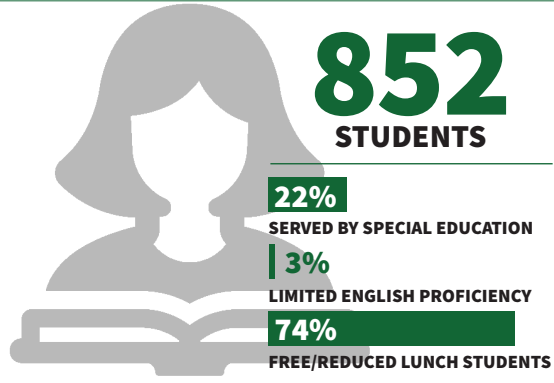

EDUCATIONAL LEADER

C
SCHOOL

71.2
PERFORMANCE SCORE

Scores given by Louisiana Department of Education

PREPARING STUDENTS FOR SUCCESS

ACADEMICS

STPPS CURRICULUM, ACADEMIC RESOURCES, & HIGH-QUALITY INSTRUCTION