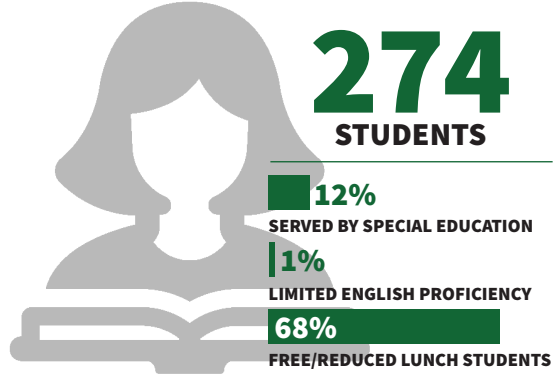

Elementary School GRADES PRE K-K

Empowering & inspiring every child every day. Every student matters, every moment counts.
SCHOOL MOTTO

Spartan Sprout SCHOOL MASCOT

Hunter Green & Yellow SCHOOL COLORS