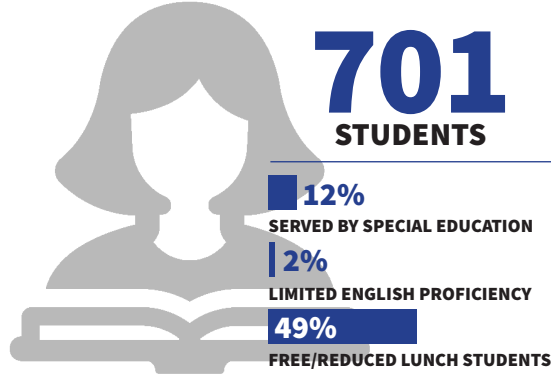

EDUCATIONAL LEADER

B
SCHOOL

98.3
PERFORMANCE
SCORE

Scores given by Louisiana Department of Education

PREPARING STUDENTS FOR SUCCESS

ACADEMICS

STPPS CURRICULUM,
ACADEMIC RESOURCES,
& HIGH-QUALITY
INSTRUCTION

**PREPARE
STUDENTS
FOR SUCCESS.**

TECHNOLOGY

100%
WIRELESS
CONNECTIVITY

375
COMPUTERS

MOBY MAX
INTERACTIVE BOARDS
MATH FACTS IN A FLASH

SUPPORT

EXCEPTIONAL
EDUCATION SERVICES
PROVIDED FOR ELIGIBLE
STUDENTS INCLUDING
GIFTED AND TALENTED

POSITIVE BEHAVIOR
SUPPORT PROGRAM
REWARDS STUDENTS
FOR GOOD BEHAVIOR

FAMILY & COMMUNITY INVOLVEMENT

364

MEMBERS IN ABITA SPRINGS
ELEMENTARY PTA

PTA

everychild.onevoice.

WE HOST A NUMBER OF FAMILY NIGHTS OR OTHER OUTREACH EVENTS FOR PARENTS, INCLUDING LITERACY NIGHTS, PTA NIGHT, MATH NIGHT, PRE K WORKSHOPS, AND MOVIE NIGHTS.

OUR DEDICATED TEAM

74

**FACULTY
& STAFF**

100%

**CERTIFIED
TEACHERS**

100%

**TEACHERS
ATTEND HIGH
QUALITY
PROFESSIONAL
DEVELOPMENT**

OPPORTUNITIES & OFFERINGS

WE OFFER A VARIETY OF EXTRACURRICULAR ACTIVITIES AND SPECIAL OPPORTUNITIES:

BUDDY BENCH PROGRAM, GIRLS ON THE RUN, CHOIR, NAC TEAM, BUG BASH, GARDENING TEAM, AND VIOLIN.

POINTS OF PRIDE

Our school features a touch screen computer lab which supports college and career readiness.

The high parental involvement is evident with the daily assistance of parent volunteers.

Our student-led broadcasts recognize character leadership and positive behavior.

We host several successful community outreach initiatives such as the yearly blood drive for the Blood Bank.

Third grade students serve as "helping guards" for new students during first three weeks of school.

Updated April 18, 2018